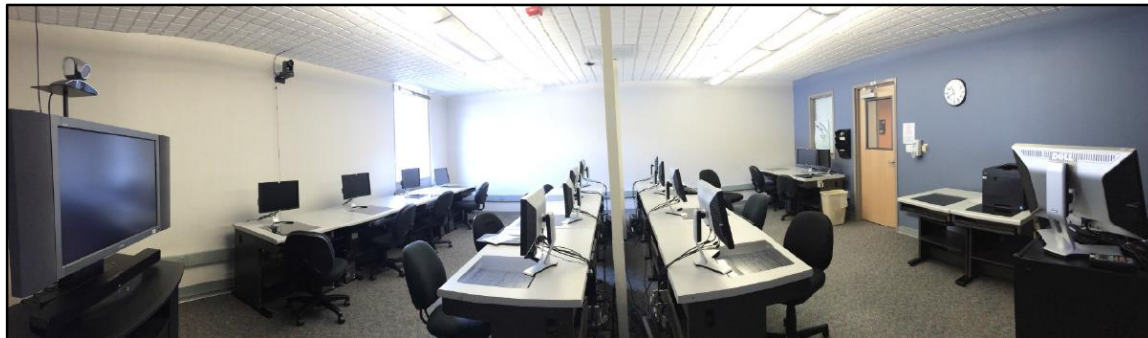

Room 102, Suacit Hall

The Suacit Hall is a multi-purpose space that can be configured to meet the needs of many types of gatherings. It comes with a state of the art audio and visual media center and public Wi-Fi is also available.

PWSC PHOTOS AND ROOM CAPABILITIES

Room 143, West Boardroom

The West Boardroom has an integrated computer giving the user the ability to control the image from a seated position at the conference table. The computer, projected to a 70" TV, has Office 2016, Skype Video and public Wi-Fi access.

Room 153, Classroom

Room 153 comes equipped with a computer instruction pulpit with Office 2016, 70" TV with Polycom video capability and public Wi-Fi access.

PWSC PHOTOS AND ROOM CAPABILITIES

Room 156, Classroom

Room 156 is equipped with a computer instruction pulpit, 70" TV, Skype Video and public Wi-Fi capabilities.

Room 162, Computer Lab

Room 162 is a lab with 16 computers; all have Office 2016 installed and access to public Wi-Fi. The 70" TV has the ability to share computer content via Skype Video.