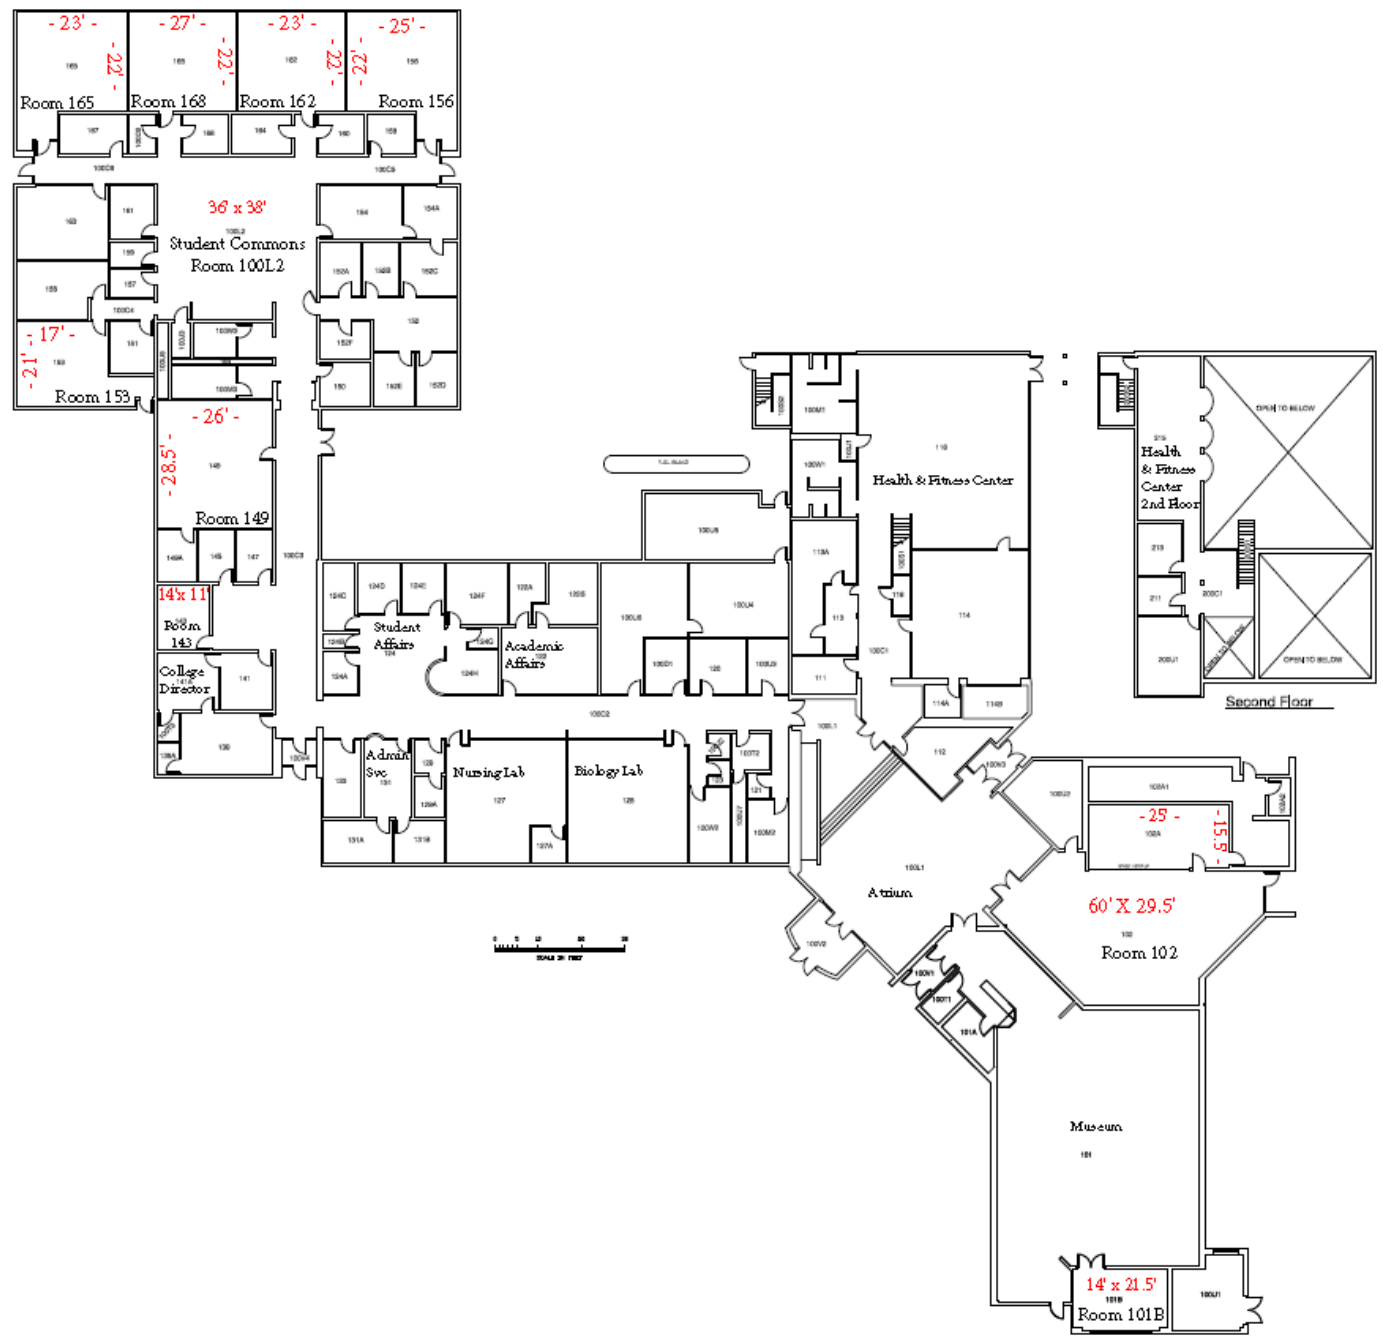

PWSC PHOTOS AND ROOM CAPABILITIES

Room Types, Rates, Size and Capacity											
Room		Rates		ROOM Dimension				Seating Styles and Approx Capacity			
Column1	Column2	Column3	Column4	Column5	Column6	Column7	Column8	Column9	Column10	Column11	
number for a picture, room dimensions, capacity and	room only and does not include IT	are approximate and include main instructional area									
Number	Type	Hourly	Daily	Length (ft)	Width (ft)	Square ft (approx)	Ceiling Ht	Seminar	U-Shaped	Conference	
		(2 Hour Min)	(10 Hours)								
100L1	Atrium	$ 50.00	$ 300.00	37	41.75	1545	12-Vaulted				
100L2	Commons	$ 50.00	$ 300.00	36	38	1368	13	Seating for 30, 3 study pods, 6 tables, 16 chairs, 4 large chairs with laptop table			
101	Museum	$ 50.00	$ 300.00	60.75	49.5	3007	Vaulted				
101B	Museum Conference room	$ 30.00	$ 200.00	21.5	14	301	9.5	30		12-16	
102	Suacit Hall	$ 75.00	$ 500.00	60	29.5	1770	9.5	60	35-40	40-50	
125	Biology Lab	$ 60.00	$ 300.00					20	12	16	
127	Nursing Lab	$ 60.00	$ 300.00					20	12	16	
139	Presidents Board Room	$ 30.00	$ 200.00					n/a	n/a	12	
143	West Board room	$ 30.00	$ 200.00	14	11	154	8.5			8	
149	Multi-purpose Space Art room	$ 50.00	$ 300.00	28.5	26	741	8.5	40	32	20-25	
153	Videoconference room	$ 50.00	$ 300.00	20.75	16.7	347	8.5	16		12	
155	Study room/Conf room	$ 30.00	$ 200.00	15	16	240	8.5	12			
156	Large classroom East	$ 40.00	$ 250.00	25	22	550	8.5	20	20	20	
162	Large Classroom Middle	$ 40.00	$ 250.00	22	23	506	8.5	20	20		
163	ABE classroom	$ 40.00	$ 250.00					15			
165	Large Classroom West	$ 40.00	$ 250.00	22	23	506	8.5	20	20		
168	Computer Lab	$ 60.00	$ 300.00	27	22.25	601	8.5	12		12	
	South Parking Lot			76 Spaces				4 Accessible Parking			
	North Parking Lot			26 Spaces				No Accessible Parking